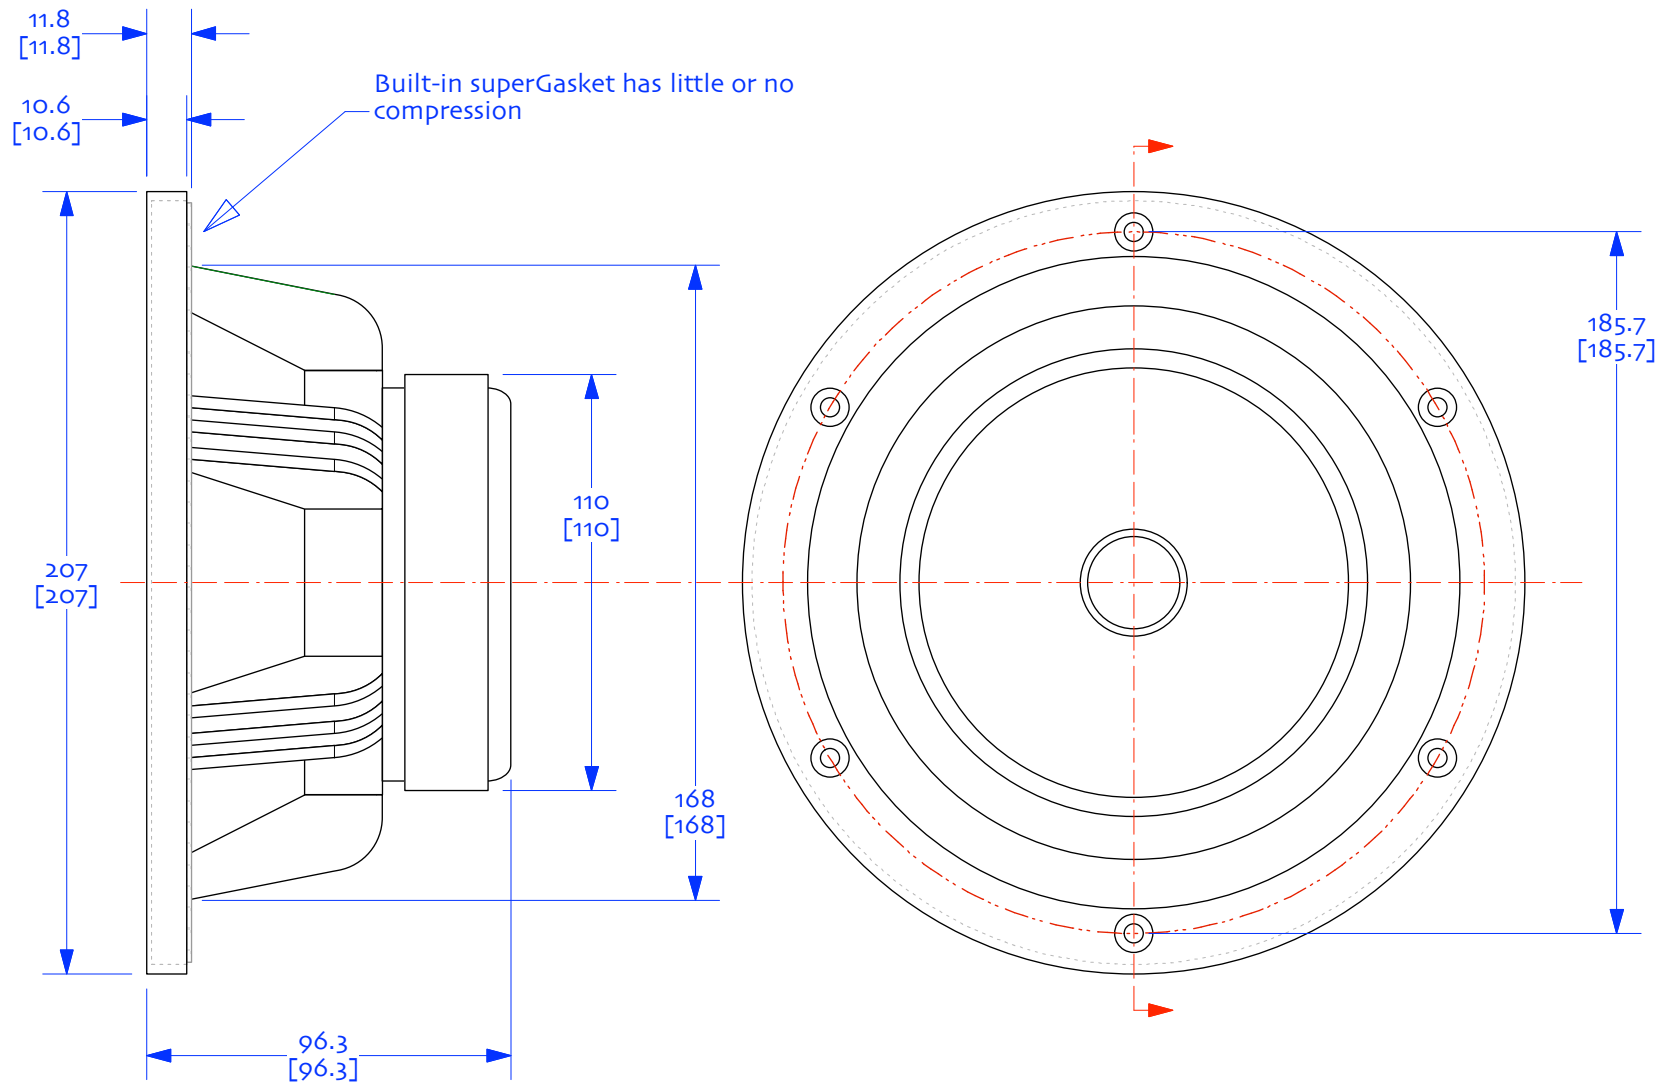

### Notes:

- 0/ drawing uses 18mm material. Quality multi-ply recommended.
- 1/ all internal faces lined with damping material, UltraTouch, fiberglass, BAF. Avoid egg crate foam.
- 2/ bracing suggested but not shown

Alpair 12.2p  
with bezel cover  
driver dimensions  
drawn by dld | 19-october-2012