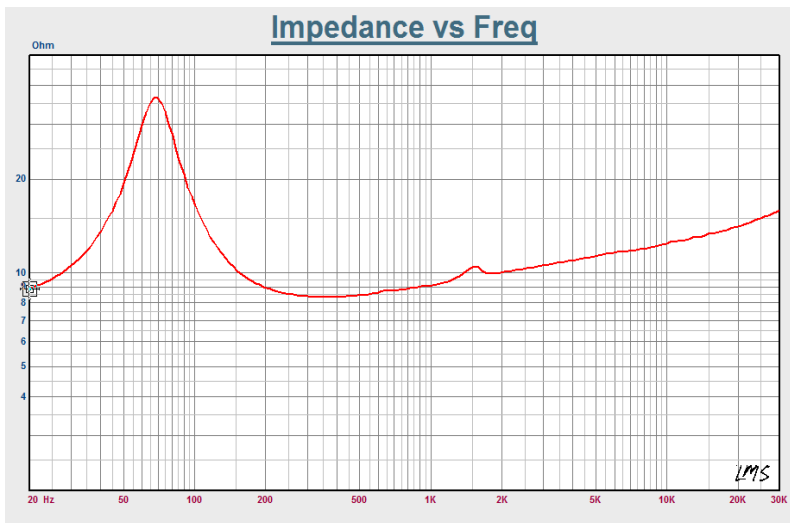

R_{vc}= 7.200 Ohm
F_o= 67.863 Hz
S_d= 50.270 cm²
V_{as}= 5.543 Ltr
C_{ms}= 1.545m M/N
M_{md}= 3.356m Kg
M_{ms}= 3.561 g
B_L= 3.968 TM
Q_{ms}= 2.391
Q_{es}= 0.695
Q_{ts}= 0.538
L_{vc}= 35.057u H
N_o= 0.241 %
S_{PLo}= 85.843 dB
P_{wr}= 22 watts Nom
X max= 4mm 1 way