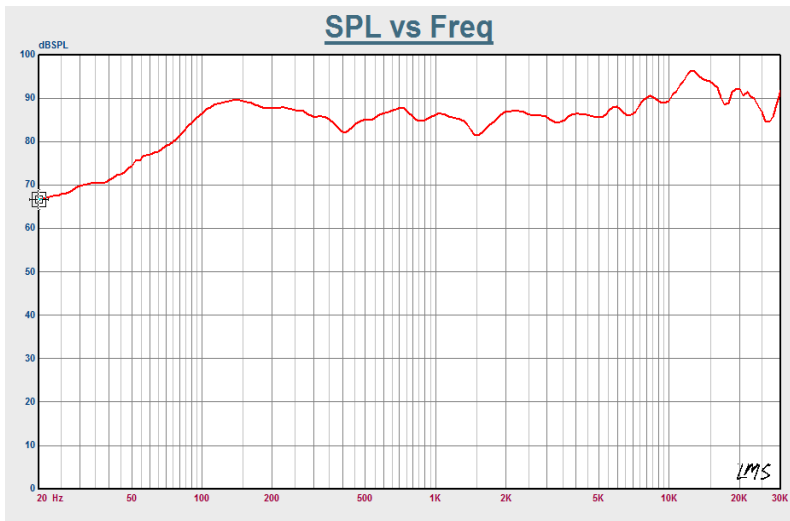

R_{vc}= 7.200 Ohm
F_o= 67.863 Hz
S_d= 50.270 cm²
V_{as}= 5.543 Ltr
C_{ms}= 1.545m M/N
M_{md}= 3.356m Kg
M_{ms}= 3.561 g
B_L= 3.968 TM
Q_{ms}= 2.391
Q_{es}= 0.695
Q_{ts}= 0.538
L_{vc}= 35.057u H
N_o= 0.241 %
S_{PLo}= 85.843 dB
P_{wr}= 22 watts Nom
X max= 4mm 1 way