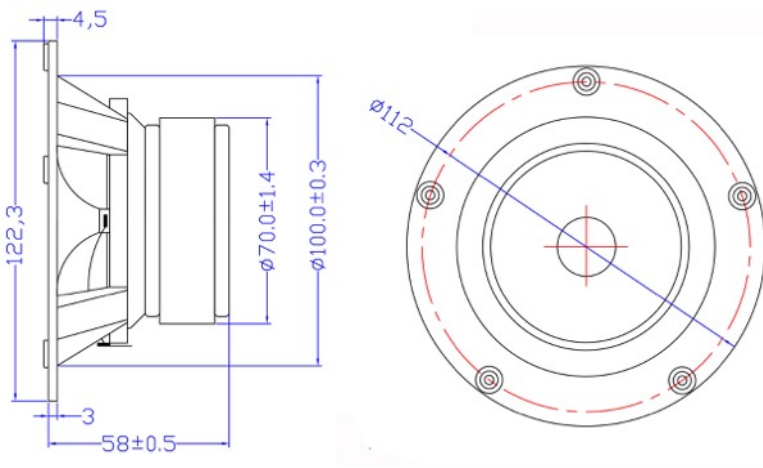

Vintage Gold